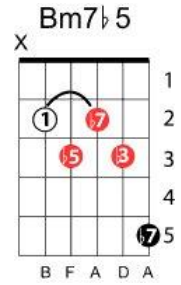

The one that you love
Air Supply

Key of C change to Bb in bridge

C Gm
Now the night has gone Now the night has gone away ay ay
C Gm
Doesn't seem that long We hardly had two words to say ay ay
Dm Bm7b5
Hold me in your arms For just another day
C Gm/Bb A/C#
I promise this one will go slow Oh Oh
Dm Dm/C G Dm Dm/C G
We have the right you know We have the right you know

chorus repeat x 2

bridge

A/C# Dm Dm/C
The night has gone A part of yesterday
Bb F
I don't know what to say (don't know what to say)
Dm7 Bb Csus4
I don't know what to say ay ay ay

REPEAT CHORUS 3 or 4 times modulate to key of F