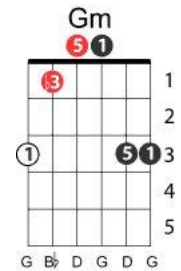

The one that you love
Air Supply

Key of C change to Bb in bridge

C Gm
Now the night has gone Now the night has gone away ay ay
C Gm
Doesn't seem that long We hardly had two words to say ay ay
Dm Bm7b5
Hold me in your arms For just another day
C Gm/Bb A/C#
I promise this one will go slow Oh Oh
Dm Dm/C G Dm Dm/C G
We have the right you know We have the right you know

Chorus

C G/C
Here I am The one that you love
F/C G/C C G/C
Asking for another day Understand the one that you love
F/C G/C F/C x 2
Loves you in so many ways

Verse

C Gm
Tell me we can stay Tell me we can stay oh plee eee ease
C Gm
They are the words to say The only words I can belie eee eve
Dm Bm7b5
Hold me in your arms For just another day
C Gm/Bb A/C#
I promise this one will go slow Oh Oh
Dm Dm/C G Dm Dm/C G
We have the right you know We havethe right you know

chorus repeat x 2

bridge

A/C# Dm Dm/C
The night has gone A part of yesterday
Bb F
I don't know what to say (don't know what to say)
Dm7 Bb Csus4
I don't know what to say ay ay ay

REPEAT CHORUS 3 or 4 times modulate to key of F